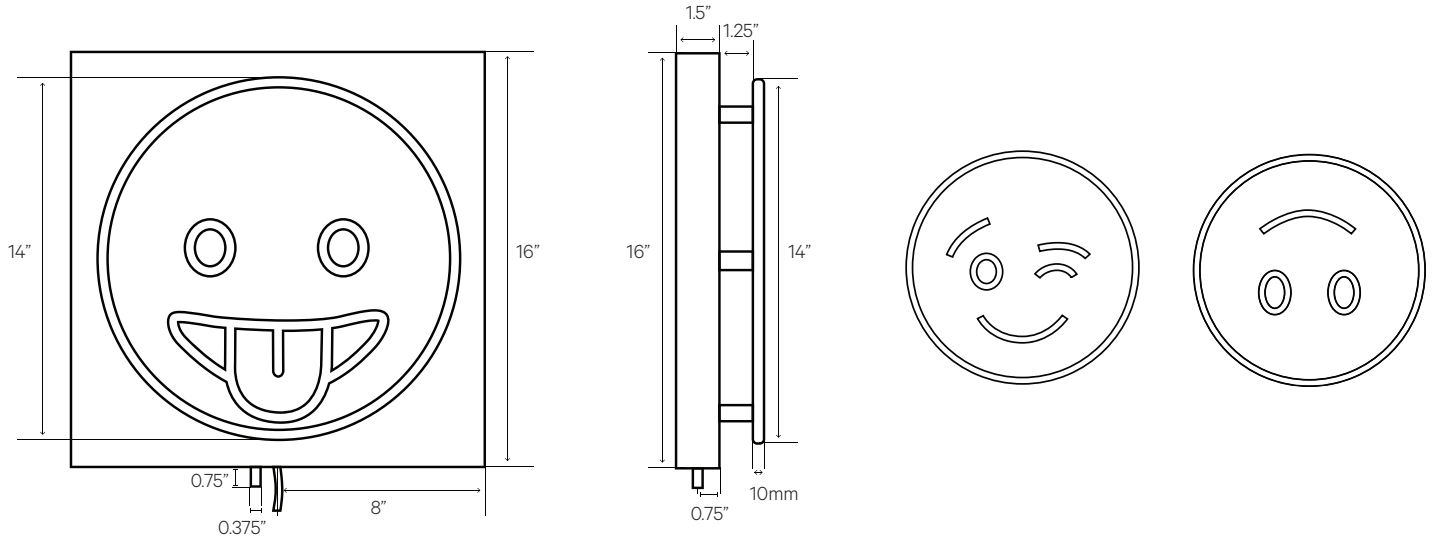

Lit
Fresh Faces for Inside Spaces

Lit brings you luxe interior neons to light up your walls. Each face is mounted on a painted wood panel that keeps electrical components safely out of sight. Turn up to full wattage or go down to a cozy glow with Lit's built-in dimmer, or kill the lights with the easy on/off switch. :P Smooth white neon will go and glow to keep your space well Lit. Every face is hand crafted in Brooklyn, New York by Alice Taranto in partnership with Precision Neon. A Henry Blank Project. (:

Collection	Lit
Product Above	:P
Also Available	(: and ;)
Designer	Alice Taranto in Partnership with Precision Neon
A Project By	Henry Blank
Designed	2016
Materials	Glass tubes, wood panel, argon gas, wiring, transformer, dimmer
Finish	White tube ("Satin" powder coat, 4100k) on matte white panel
Dimensions	16x16" panel, 14" circle face, 10mm glass tube, 3" total depth
Electrical	UL-listed Tech-22 indoor transformer & dimmer. Inline on/off switch.
Wiring	Pre-wired inside the panel behind ventilated backing plate.
Production	Brooklyn, New York