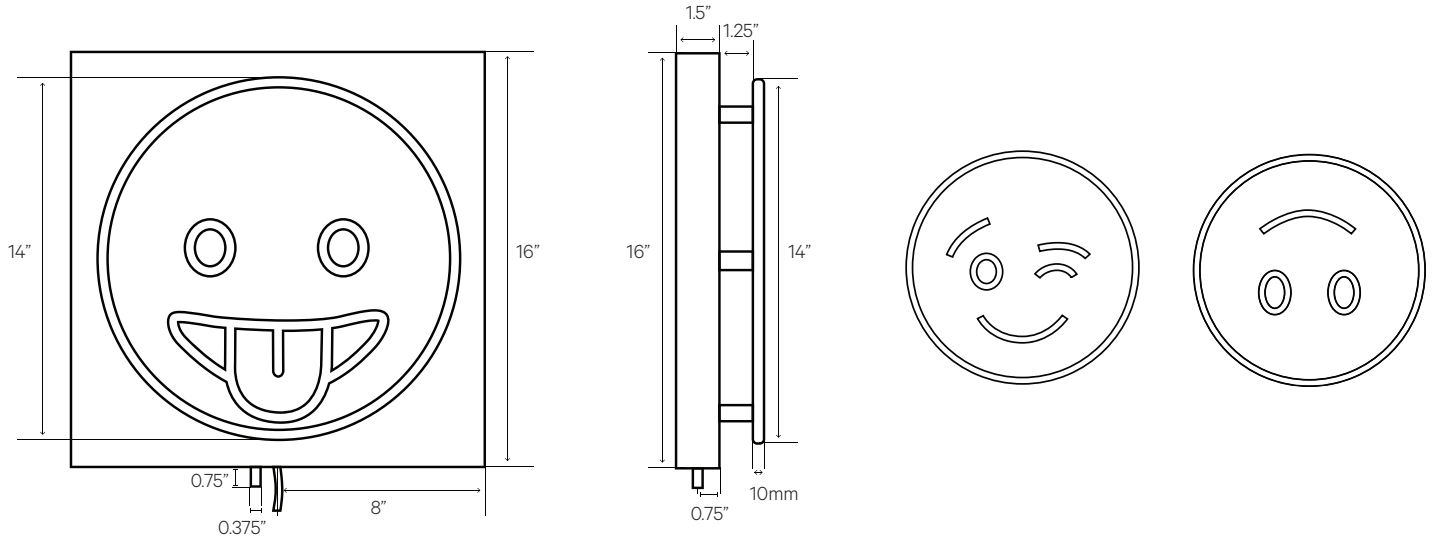

**Lit**  
Fresh Faces for Inside Spaces

Lit brings you luxe interior neons to light up your walls. Each face is mounted on a painted wood panel that keeps electrical components safely out of sight. Turn up to full wattage or go down to a cozy glow with Lit's built-in dimmer, or kill the lights with the easy on/off switch. :P Smooth white neon will go and glow to keep your space well Lit. Every face is hand crafted in Brooklyn, New York by Alice Taranto in partnership with Precision Neon. A Henry Blank Project. (:

<b>Collection</b>	Lit
<b>Product Above</b>	:P
<b>Also Available</b>	(: and ;)
<b>Designer</b>	Alice Taranto in Partnership with Precision Neon
<b>A Project By</b>	Henry Blank
<b>Designed</b>	2016
<b>Materials</b>	Glass tubes, wood panel, argon gas, wiring, transformer, dimmer
<b>Finish</b>	White tube ("Satin" powder coat, 4100k) on matte white panel
<b>Dimensions</b>	16x16" panel, 14" circle face, 10mm glass tube, 3" total depth
<b>Electrical</b>	UL-listed Tech-22 indoor transformer & dimmer. Inline on/off switch.
<b>Wiring</b>	Pre-wired inside the panel behind ventilated backing plate.
<b>Production</b>	Brooklyn, New York